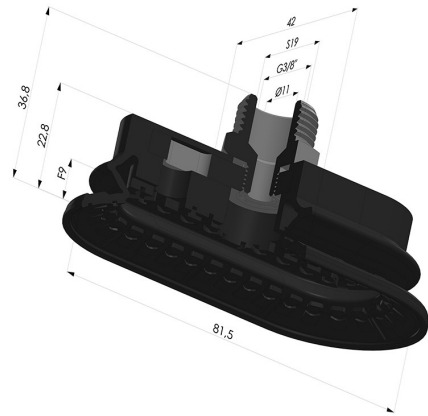

TECHNICAL INFORMATION

Range :	Suction cup
Category :	Oblong
Series :	4R
Height (in mm) :	37
Shape :	Oblong 1.5 Bellows
Length :	81.5mm
Width :	42mm
inner barrel diameter :	Male G3/8"
Number of bellows :	1.5 Bellows
Horizontal force :	94N
Vertical force :	47N
Arrow :	9mm

Variants:

Variant reference:

4R 82NI M38

- Color: Black
- Matter: Nitrile
- Shore Hardness: SH70