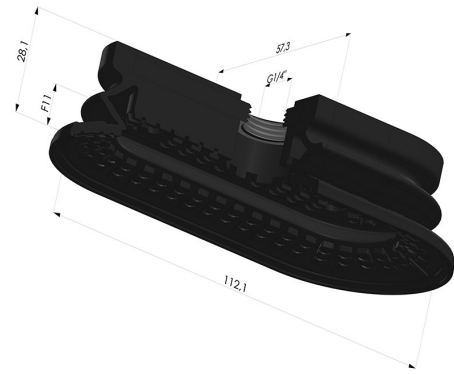

TECHNICAL INFORMATION

Range :	Suction cup
Category :	Oblong
Series :	4R
Height (in mm) :	28
Shape :	Oblong 1.5 Bellows
Length :	112mm
Width :	57mm
inner barrel diameter :	Female G1/4"
Number of bellows :	1.5 Bellows
Horizontal force :	180N
Vertical force :	90N
Arrow :	11mm

Variants:

Variant reference:

- 4R 112NI A**
- Color: Black
- Matter: Nitrile
- Shore Hardness: SH70