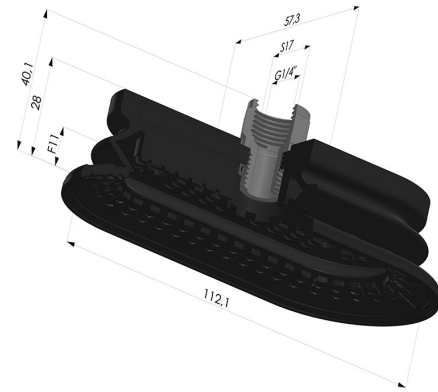

TECHNICAL INFORMATION

Range :	Suction cup
Category :	Oblong
Series :	4R
Height (in mm) :	38
Shape :	Oblong 1.5 Bellows
Length :	112mm
Width :	57mm
inner barrel diameter :	Female G1/4"
Number of bellows :	1.5 Bellows
Horizontal force :	180N
Vertical force :	90N
Arrow :	11mm

Variants:

Variant reference:

4R 112NI F14

- Color: Black
- Matter: Nitrile
- Shore Hardness: SH70