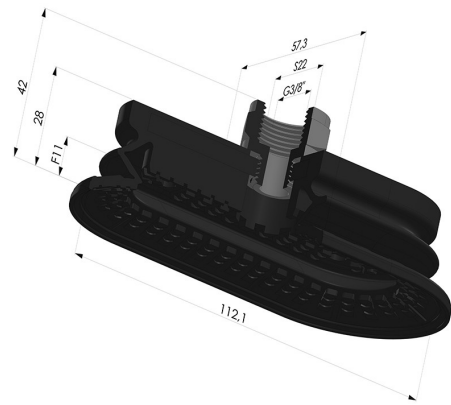

TECHNICAL INFORMATION

Range : Suction cup
Category : Oblong
Series : 4R
Height (in mm) : 42
Shape : Oblong 1.5 Bellows
Length : 112mm
Width : 57mm
inner barrel diameter : Female G3/8"
Number of bellows : 1.5 Bellows
Horizontal force : 180N
Vertical force : 90N
Arrow : 11mm

Variants:

Variant reference:

4R 112NI F38

- Color: Black
- Matter: Nitrile
- Shore Hardness: SH70