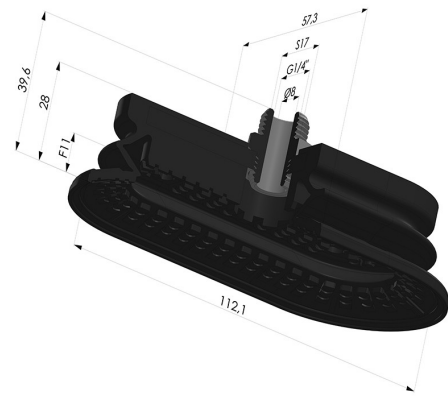

TECHNICAL INFORMATION

Range :	Suction cup
Category :	Oblong
Series :	4R
Height (in mm) :	40
Shape :	Oblong 1.5 Bellows
Length :	112mm
Width :	57mm
inner barrel diameter :	Male G1/4"
Number of bellows :	1.5 Bellows
Horizontal force :	180N
Vertical force :	90N
Arrow :	11mm

Variants:

Variant reference:

4R 112NI M14

- Color: Black
- Matter: Nitrile
- Shore Hardness: SH70