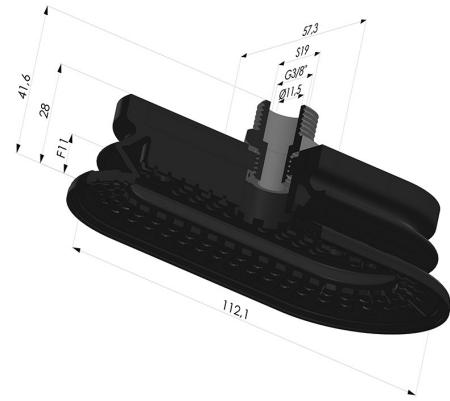

**TECHNICAL INFORMATION**

<b>Range :</b>	Suction cup
<b>Category :</b>	Oblong
<b>Series :</b>	4R
<b>Height (in mm) :</b>	42
<b>Shape :</b>	Oblong 1.5 Bellows
<b>Length :</b>	112mm
<b>Width :</b>	57mm
<b>inner barrel diameter :</b>	Male G3/8"
<b>Number of bellows :</b>	1.5 Bellows
<b>Horizontal force :</b>	180N
<b>Vertical force :</b>	90N
<b>Arrow :</b>	11mm

**Variants:**

Variant reference:

**4R 112NI M38**

- Color: Black
- Matter: Nitrile
- Shore Hardness: SH70