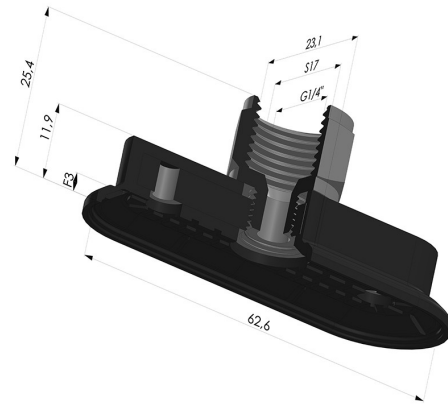

TECHNICAL INFORMATION

Range : Suction cup
Category : Oblong
Series : 4RP
Height (in mm) : 25.5
Shape : Oblong
Length : 63mm
Width : 23mm
inner barrel diameter : Female G1/4"
Number of bellows : 0.5 Bellows
Horizontal force : 60N
Vertical force : 30N
Arrow : 3mm

Variants:

Variant reference:

4RP 62NI F14

- Matter: Nitrile
- Shore Hardness: SH70