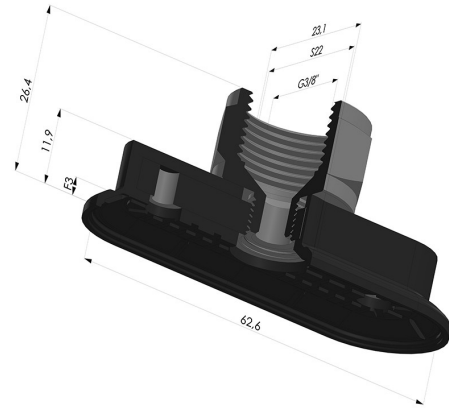

TECHNICAL INFORMATION

Range :	Suction cup
Category :	Oblong
Series :	4RP
Height (in mm) :	26
Shape :	Oblong
Length :	63mm
Width :	23mm
inner barrel diameter :	Female G3/8"
Number of bellows :	0.5 Bellows
Horizontal force :	60N
Vertical force :	30N
Arrow :	3mm

Variants:

Variant reference:

4RP 62NI F38

- Matter: Nitrile
- Shore Hardness: SH70