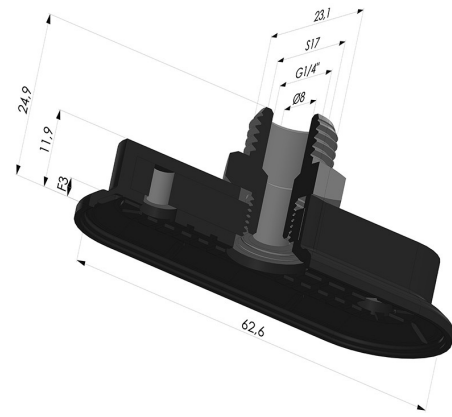

**TECHNICAL INFORMATION**

<b>Range :</b>	Suction cup
<b>Category :</b>	Oblong
<b>Series :</b>	4RP
<b>Height (in mm) :</b>	25
<b>Shape :</b>	Oblong
<b>Length :</b>	63mm
<b>Width :</b>	23mm
<b>inner barrel diameter :</b>	Male G1/4"
<b>Number of bellows :</b>	0.5 Bellows
<b>Horizontal force :</b>	60N
<b>Vertical force :</b>	30N
<b>Arrow :</b>	3mm

**Variants:**

Variant reference:

**4RP 62NI M14**

- Matter: Nitrile
- Shore Hardness: SH70