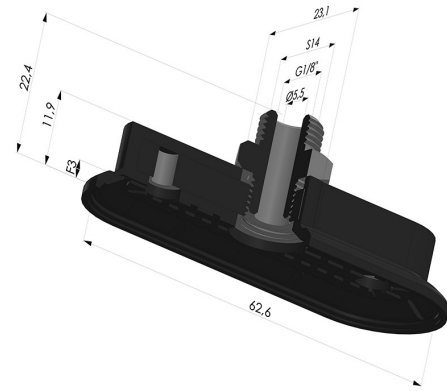

TECHNICAL INFORMATION

Range : Suction cup
Category : Oblong
Series : 4RP
Height (in mm) : 22
Shape : Oblong
Length : 63mm
Width : 23mm
inner barrel diameter : Male G1/8"
Number of bellows : 0.5 Bellows
Horizontal force : 60N
Vertical force : 30N
Arrow : 3mm

Variants:

Variant reference:

4RP 62NI M18

- Matter: Nitrile
- Shore Hardness: SH70