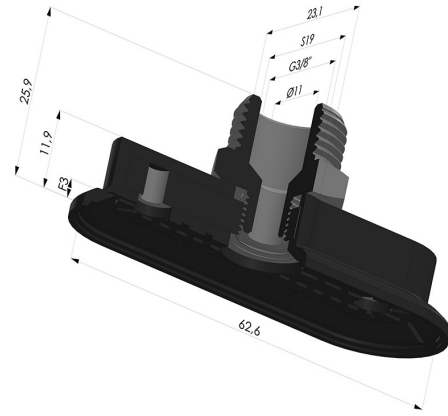

**TECHNICAL INFORMATION**

|                                |             |
|--------------------------------|-------------|
| <b>Range :</b>                 | Suction cup |
| <b>Category :</b>              | Oblong      |
| <b>Series :</b>                | 4RP         |
| <b>Height (in mm) :</b>        | 26          |
| <b>Shape :</b>                 | Oblong      |
| <b>Length :</b>                | 63mm        |
| <b>Width :</b>                 | 23mm        |
| <b>inner barrel diameter :</b> | Male G3/8"  |
| <b>Number of bellows :</b>     | 0.5 Bellows |
| <b>Horizontal force :</b>      | 60N         |
| <b>Vertical force :</b>        | 30N         |
| <b>Arrow :</b>                 | 3mm         |

**Variants:**

Variant reference:

**4RP 62NI M38**

- Matter: Nitrile
- Shore Hardness: SH70