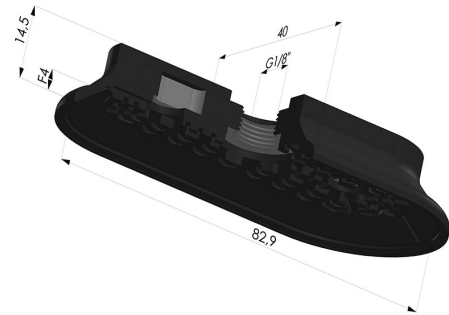

TECHNICAL INFORMATION

Range :	Suction cup
Category :	Oblong
Series :	4RP
Height (in mm) :	14.5
Shape :	Oblong
Length :	83
Width :	40mm
inner barrel diameter :	Female G1/8"
Number of bellows :	0.5 Bellows
Horizontal force :	135N
Vertical force :	67.5N
Arrow :	4mm

Variants:

Variant reference:

4RP 82NI A

- Matter: Nitrile
- Shore Hardness: SH70