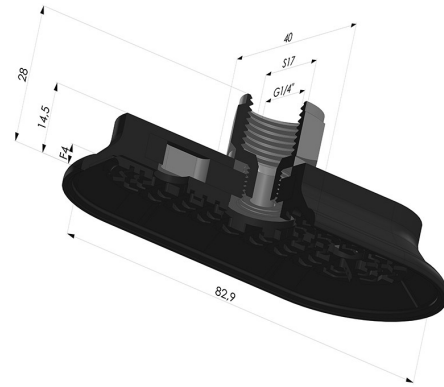

TECHNICAL INFORMATION

Range :	Suction cup
Category :	Oblong
Series :	4RP
Height (in mm) :	28
Shape :	Oblong
Length :	83mm
Width :	40mm
inner barrel diameter :	Female G1/4"
Number of bellows :	0.5 Bellows
Horizontal force :	135N
Vertical force :	67.5N
Arrow :	4mm

Variants:

Variant reference:

4RP 82NI F14

- Matter: Nitrile
- Shore Hardness: SH70