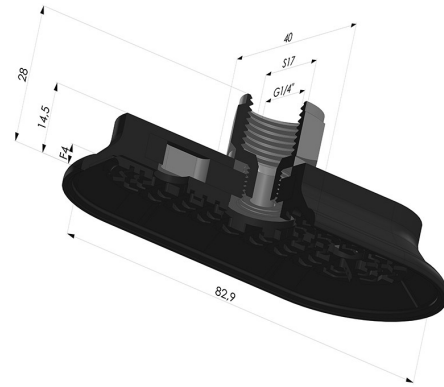

TECHNICAL INFORMATION

Range :	Suction cup
Category :	Oblong
Series :	4RP
Height (in mm) :	29
Shape :	Oblong
Length :	83mm
Width :	40mm
inner barrel diameter :	Female G3/8"
Number of bellows :	0.5 Bellows
Horizontal force :	135N
Vertical force :	67.5N
Arrow :	4mm

Variants:

Variant reference:

4RP 82NI F38

- Matter: Nitrile
- Shore Hardness: SH70