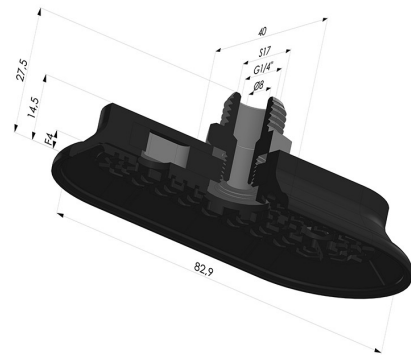

TECHNICAL INFORMATION

Range :	Suction cup
Category :	Oblong
Series :	4RP
Height (in mm) :	27.5
Shape :	Oblong
Length :	83mm
Width :	40mm
inner barrel diameter :	Male G1/4"
Number of bellows :	0.5 Bellows
Horizontal force :	135N
Vertical force :	67.5N
Arrow :	4mm

Variants:

Variant reference:

4RP 82NI M14

- Matter: Nitrile
- Shore Hardness: SH70