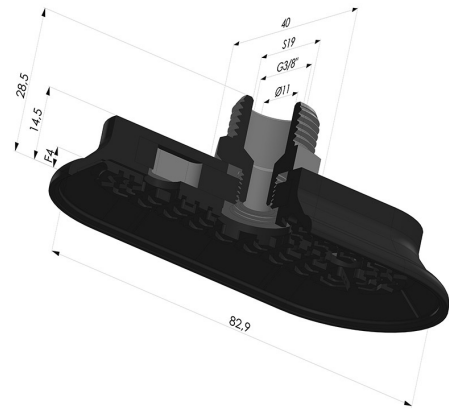

TECHNICAL INFORMATION

Range :	Suction cup
Category :	Oblong
Series :	4RP
Height (in mm) :	28.5
Shape :	Oblong
Length :	83mm
Width :	40mm
inner barrel diameter :	Male G3/8"
Number of bellows :	0.5 Bellows
Horizontal force :	135N
Vertical force :	67.5N
Arrow :	4mm

Variants:

Variant reference:

4RP 82NI M38

- Matter: Nitrile
- Shore Hardness: SH70