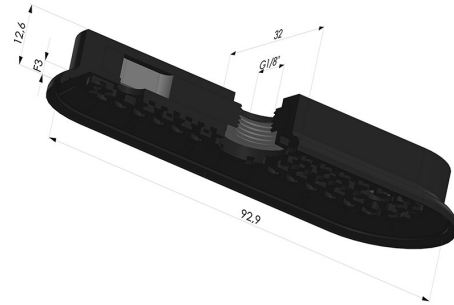

TECHNICAL INFORMATION

Range :	Suction cup
Category :	Oblong
Series :	4RP
Height (in mm) :	13
Shape :	Oblong
Length :	93mm
Width :	32mm
inner barrel diameter :	Female G1/8"
Number of bellows :	0.5 Bellows
Horizontal force :	125N
Vertical force :	63N
Arrow :	3mm

Variants:

Variant reference:

4RP 92NI A

- Matter: Nitrile
- Shore Hardness: SH70