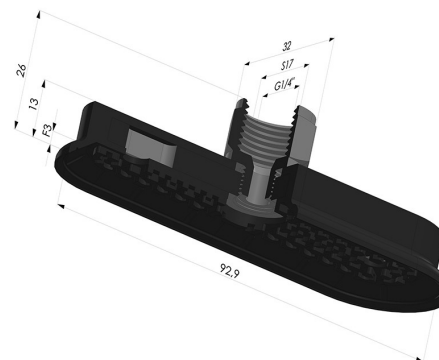

TECHNICAL INFORMATION

Range :	Suction cup
Category :	Oblong
Series :	4RP
Height (in mm) :	26
Shape :	Oblong
Length :	93mm
Width :	32mm
inner barrel diameter :	Female G1/4"
Number of bellows :	0.5 Bellows
Horizontal force :	125N
Vertical force :	63N
Arrow :	3mm

Variants:

Variant reference:

4RP 92NI F14

- Matter: Nitrile
- Shore Hardness: SH70