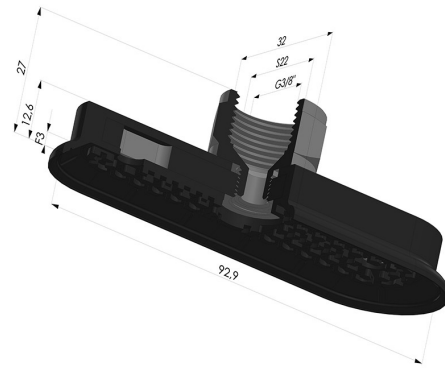

TECHNICAL INFORMATION

Range :	Suction cup
Category :	Oblong
Series :	4RP
Height (in mm) :	27
Shape :	Oblong
Length :	93mm
Width :	32mm
inner barrel diameter :	Female G3/8"
Number of bellows :	0.5 Bellows
Horizontal force :	125N
Vertical force :	63N
Arrow :	3mm

Variants:

Variant reference:

4RP 92NI F38

- Matter: Nitrile
- Shore Hardness: SH70