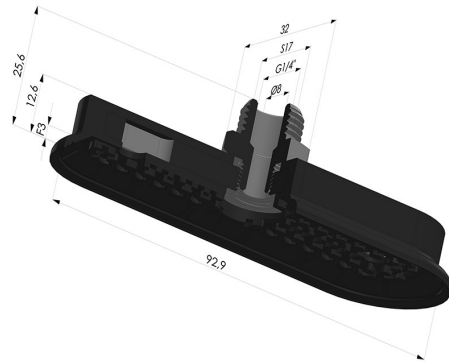

**TECHNICAL INFORMATION**

<b>Range :</b>	Suction cup
<b>Category :</b>	Oblong
<b>Series :</b>	4RP
<b>Height (in mm) :</b>	26
<b>Shape :</b>	Oblong
<b>Length :</b>	93mm
<b>Width :</b>	32mm
<b>inner barrel diameter :</b>	Male G1/4"
<b>Number of bellows :</b>	0.5 Bellows
<b>Horizontal force :</b>	125N
<b>Vertical force :</b>	63N
<b>Arrow :</b>	3mm

**Variants:**

Variant reference:

**4RP 92NI M14**

- Matter: Nitrile
- Shore Hardness: SH70