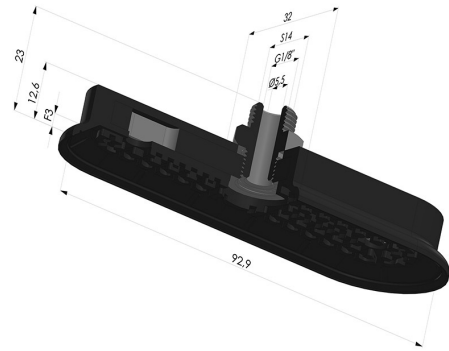

**TECHNICAL INFORMATION**

<b>Range :</b>	Suction cup
<b>Category :</b>	Oblong
<b>Series :</b>	4RP
<b>Height (in mm) :</b>	23
<b>Shape :</b>	Oblong
<b>Length :</b>	93mm
<b>Width :</b>	32mm
<b>inner barrel diameter :</b>	Male G1/4"
<b>Number of bellows :</b>	0.5 Bellows
<b>Horizontal force :</b>	125N
<b>Vertical force :</b>	63N
<b>Arrow :</b>	3mm

**Variants:**

Variant reference:

**4RP 92NI M18**

- Matter: Nitrile
- Shore Hardness: SH70