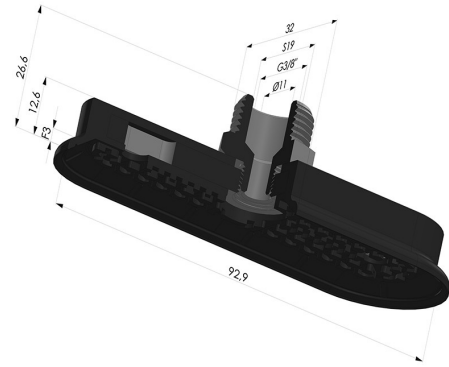

TECHNICAL INFORMATION

Range :	Suction cup
Category :	Oblong
Series :	4RP
Height (in mm) :	27
Shape :	Oblong
Length :	93mm
Width :	32mm
inner barrel diameter :	Male G1/4"
Number of bellows :	0.5 Bellows
Horizontal force :	125N
Vertical force :	63N
Arrow :	3mm

Variants:

Variant reference:

4RP 92NI M38

- Matter: Nitrile
- Shore Hardness: SH70