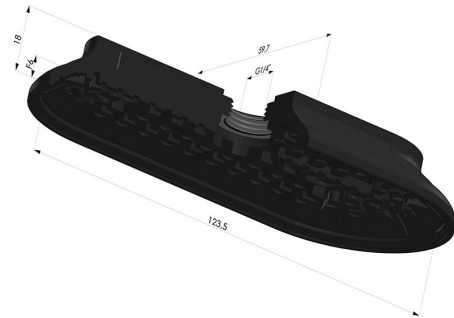

TECHNICAL INFORMATION

Range :	Suction cup
Category :	Oblong
Series :	4RP
Height (in mm) :	18
Shape :	Oblong
Length :	124mm
Width :	60mm
inner barrel diameter :	Female G1/4"
Number of bellows :	0.5 Bellows
Horizontal force :	300N
Vertical force :	150N
Arrow :	6mm

Variants:

Variant reference:

4RP 122NI A

- Matter: Nitrile
- Shore Hardness: SH70