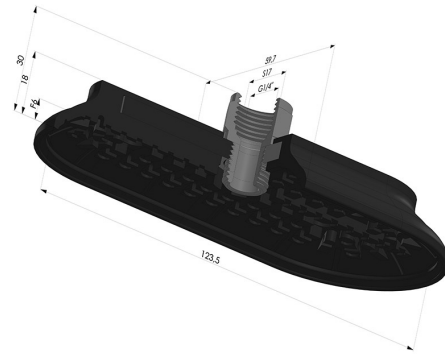

TECHNICAL INFORMATION

Range :	Suction cup
Category :	Oblong
Series :	4RP
Height (in mm) :	28
Shape :	Oblong
Length :	124mm
Width :	60mm
inner barrel diameter :	Female G1/4"
Number of bellows :	0.5 Bellows
Horizontal force :	300N
Vertical force :	150N
Arrow :	6mm

Variants:

Variant reference:

4RP 122NI F14

- Matter: Nitrile
- Shore Hardness: SH70