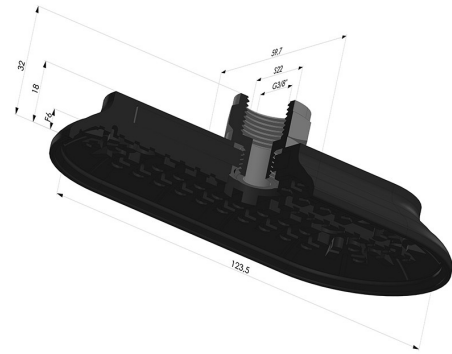

TECHNICAL INFORMATION

Range :	Suction cup
Category :	Oblong
Series :	4RP
Height (in mm) :	32
Shape :	Oblong
Length :	124mm
Width :	60mm
inner barrel diameter :	Female G3/8"
Number of bellows :	0.5 Bellows
Horizontal force :	300N
Vertical force :	150N
Arrow :	6mm

Variants:

Variant reference:

4RP 122NI F38

- Matter: Nitrile
- Shore Hardness: SH70