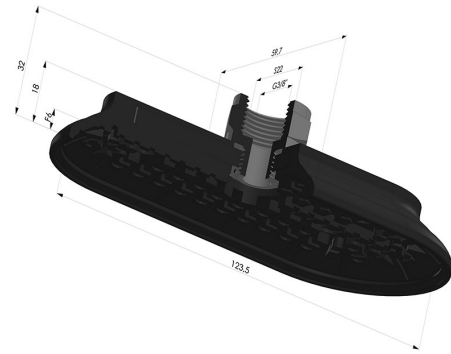

**TECHNICAL INFORMATION**

|                                |             |
|--------------------------------|-------------|
| <b>Range :</b>                 | Suction cup |
| <b>Category :</b>              | Oblong      |
| <b>Series :</b>                | 4RP         |
| <b>Height (in mm) :</b>        | 30          |
| <b>Shape :</b>                 | Oblong      |
| <b>Length :</b>                | 124mm       |
| <b>Width :</b>                 | 60mm        |
| <b>inner barrel diameter :</b> | Male G1/4"  |
| <b>Number of bellows :</b>     | 0.5 Bellows |
| <b>Horizontal force :</b>      | 300N        |
| <b>Vertical force :</b>        | 150N        |
| <b>Arrow :</b>                 | 6mm         |

**Variants:**

Variant reference:

**4RP 122NI M14**

- Matter: Nitrile
- Shore Hardness: SH70