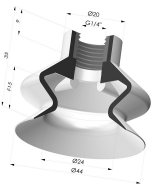

TECHNICAL INFORMATION

Range : Suction cup
Category : With bellows
Series : 8A
Height (in mm) : 51
Shape : 1.5 Bellows
Contact lip diameter : 44 mm
inner barrel diameter : Male M10
Number of bellows : 1.5 Bellows
Outer diameter : 44 mm
Horizontal force : 69N
Vertical force : 34.5N
Arrow : 15mm

Variants:

Variant reference:
8A 44SLT M10

- Color: Translucent
- CE food certified
- Matter: Silicone
- Shore Hardness: SH60

Variant reference:
8A 44NI M10

- Color: Black
- Matter: Nitrile
- Shore Hardness: SH50

Variant reference:
8A 44CN M10

- Color: Brown FDA food certified
- Matter: Natural rubber
- Shore Hardness: SH35

Related products:

Bellows Suction Cup 1.5 folds Series 8A, Ø 44 mm

Product reference: 8A 44-- F14