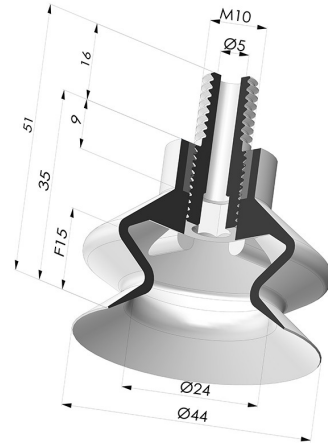

TECHNICAL INFORMATION

Range : Suction cup
Category : With bellows
Series : 8A
Height (in mm) : 51
Shape : 1.5 Bellows
Contact lip diameter : 44 mm
inner barrel diameter : Male M10
Number of bellows : 1.5 Bellows
Outer diameter : 44 mm
Horizontal force : 69N
Vertical force : 34.5N
Arrow : 15mm

Variants:

Variant reference:
8A 44SLT M10

- Color: Translucent
- CE food certified
- Matter: Silicone
- Shore Hardness: SH60

Variant reference:
8A 44NI M10

- Color: Black
- Matter: Nitrile
- Shore Hardness: SH50

Variant reference:
8A 44CN M10

- Color: Brown FDA food certified
- Matter: Natural rubber
- Shore Hardness: SH35

Related products:

Bellows Suction Cup 1.5 folds Series 8A, Ø 44 mm

Product reference: 8A 44-- F14