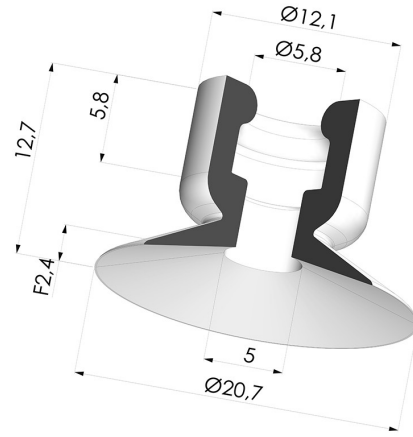

TECHNICAL INFORMATION

Range :	Suction cup
Category :	Plates
Series :	7
Height (in mm) :	13
Shape :	Plate
Contact lip diameter :	20.7 mm
inner barrel diameter :	6 mm
Number of bellows :	0.5 Bellows
Outer diameter :	21 mm
Horizontal force :	15 N
Vertical force :	7.5 N
Arrow :	2.4 mm

Variants:

Variant reference:

79 20PARA A

- Color: Orange
- Matter: Natural rubber
- Shore Hardness: SH60