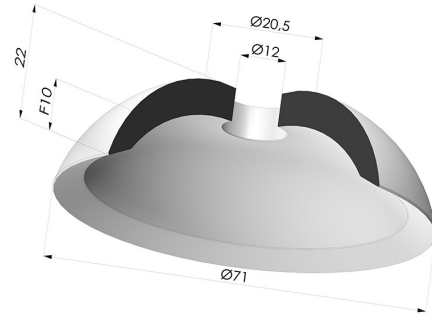

TECHNICAL INFORMATION

Range :	Suction cup
Category :	Plates
Series :	7
Height (in mm) :	22
Shape :	Plate
Contact lip diameter :	71 mm
inner barrel diameter :	12 mm
Number of bellows :	0.5 Bellows
Outer diameter :	71 mm
Horizontal force :	178 N
Vertical force :	89 N
Arrow :	10 mm

Variants:

- Color: Brown FDA food certified
 - Matter: Natural rubber
 - Shore Hardness: SH35