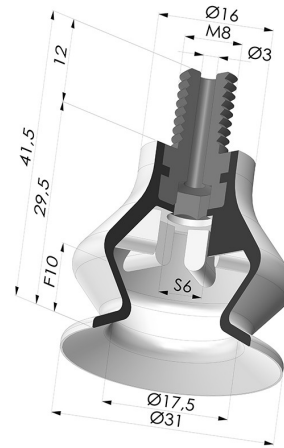

TECHNICAL INFORMATION

Range : Suction cup
Category : With bellows
Series : 8C
Height (in mm) : 41.5 mm
Shape : 1.5 Bellows
Contact lip diameter : 31 mm
inner barrel diameter : M8
Number of bellows : 1.5 Bellows
Horizontal force : 33 N
Vertical force : 16.5 N
Arrow : 10 mm

Variants:

Variant reference:

8C 32NI M8

- Color: Black
- Matter: Nitrile
- Shore Hardness: SH50

Variant reference:

8C 32CN M8

- Color: Brown FDA food certified
- Matter: Natural rubber
- Shore Hardness: SH35

Variant reference:

8C 32SLT M8

- Color: Translucent
- CE food certified
- Matter: Silicone
- Shore Hardness: SH60