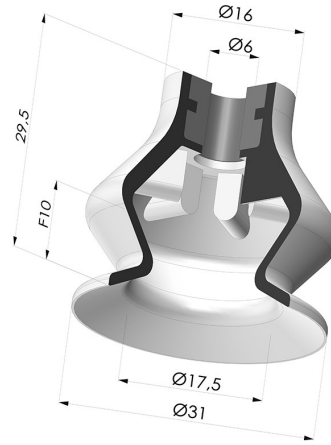

TECHNICAL INFORMATION

Range :	Suction cup
Category :	With bellows
Series :	8C
Height (in mm) :	29,5
Shape :	1.5 Bellows
Contact lip diameter :	31 mm
inner barrel diameter :	6 mm
Number of bellows :	1.5 Bellows
Horizontal force :	33 N
Vertical force :	16.5 N
Arrow :	10 mm

Variants:

Variant reference:

8C 32CN SPF6 SPH30

- Color: Brown FDA food certified
 - Matter: Natural rubber
 - Shore Hardness: SH35

Variant reference:

8C 32NI SPF6 SPH30

- Color: Black
 - Matter: Nitrile
 - Shore Hardness: SH50