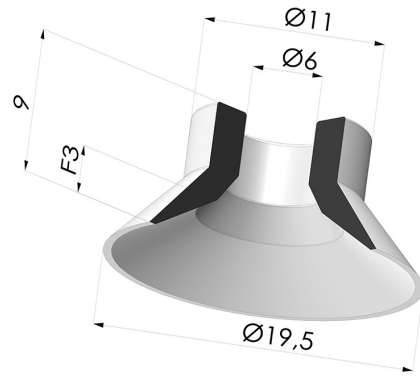

TECHNICAL INFORMATION

Range :	Suction cup
Category :	Plates
Series :	7
Height (in mm) :	9
Shape :	Plate
Contact lip diameter :	19.5 mm
inner barrel diameter :	6 mm
Number of bellows :	0.5 Bellows
Outer diameter :	19.5 mm
Horizontal force :	13.5 N
Vertical force :	6.75 N
Arrow :	3 mm

Variants:

Variant reference:

71 19CN A

- Color: Brown FDA food certified
 - Matter: Natural rubber
 - Shore Hardness: SH35

Variant reference:

71 19SLT A

- Color: Translucent
 - CE food certified
 - Matter: Silicone
- Shore Hardness: SH60