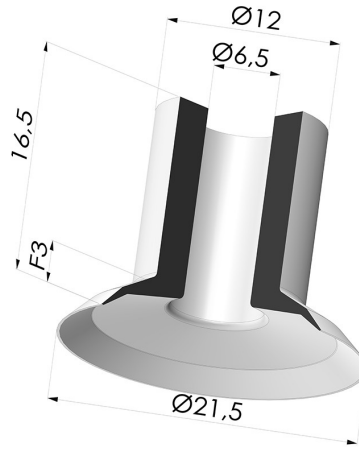

TECHNICAL INFORMATION

| | |
|--------------------------------|-------------|
| Range : | Suction cup |
| Category : | Plates |
| Series : | 7 |
| Height (in mm) : | 16.5 |
| Shape : | Plate |
| Contact lip diameter : | 21.5 mm |
| inner barrel diameter : | 6.5 mm |
| Number of bellows : | 0.5 Bellows |
| Outer diameter : | 21.5 mm |
| Horizontal force : | 16.5 N |
| Vertical force : | 8.25 N |
| Arrow : | 3 mm |

Variants:

Variant reference:

71 22SLT A

- Color: Translucent
- CE food certified
- Matter: Silicone
- Shore Hardness: SH60