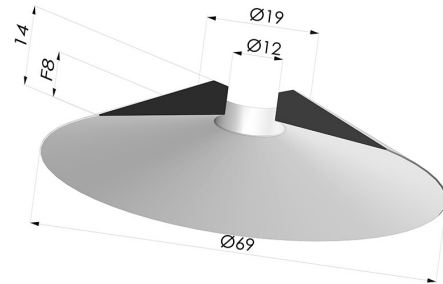

TECHNICAL INFORMATION

Range :	Suction cup
Category :	Plates
Series :	7
Height (in mm) :	14
Shape :	Plate
Contact lip diameter :	69 mm
inner barrel diameter :	12 mm
Number of bellows :	0.5 Bellows
Outer diameter :	69 mm
Horizontal force :	168 N
Vertical force :	84 N
Arrow :	8 mm

Variants:

Variant reference:

72 70PARA A

- Color: Black
- Matter: Natural rubber
- Shore Hardness: SH70