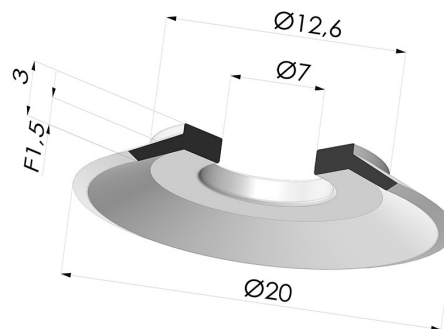

TECHNICAL INFORMATION

Range :	Suction cup
Category :	Plates
Series :	7
Height (in mm) :	3
Shape :	Plate
Contact lip diameter :	20 mm
inner barrel diameter :	7 mm
Number of bellows :	0.5 Bellows
Outer diameter :	20 mm
Horizontal force :	12 N
Vertical force :	6 N
Arrow :	1.5 mm

Variants:

Variant reference:

78 20PARA A

- Color: Black
- Matter: Natural rubber
- Shore Hardness: SH50