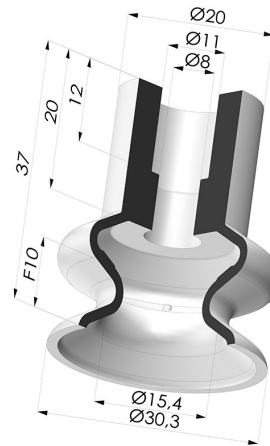

TECHNICAL INFORMATION

Range :	Suction cup
Category :	With bellows
Series :	8A
Height (in mm) :	37
Shape :	1.5 Bellows
Contact lip diameter :	30.3 mm
inner barrel diameter :	8 mm
Number of bellows :	1.5 Bellows
Outer diameter :	30 mm
Horizontal force :	27N
Vertical force :	13.5N
Arrow :	10mm

Variants:

Variant reference:
8A 30CN A

- Color: Brown FDA food certified
 - Matter: Natural rubber
 - Shore Hardness: SH35

Variant reference:
8A 30NI A

- Color: Black
 - Matter: Nitrile
- Shore Hardness: SH50

Variant reference:
8A 30SLT A

- Color: Translucent
 - CE food certified
 - Matter: Silicone
- Shore Hardness: SH60