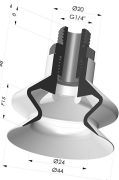

TECHNICAL INFORMATION

Range :	Suction cup
Category :	With bellows
Series :	8A
Height (in mm) :	37
Shape :	1.5 Bellows
Contact lip diameter :	30.3 mm
inner barrel diameter :	Female G1/4"
Number of bellows :	1.5 Bellows
Outer diameter :	30 mm
Horizontal force :	27N
Vertical force :	13.5N
Arrow :	10mm

Variants:

Variant reference:

8A 30SLT F14

- Color: Translucent
- CE food certified
- Matter: Silicone
- Shore Hardness: SH60

Variant reference:

8A 30NI F14

- Color: Black
- Matter: Nitrile
- Shore Hardness: SH50

Related products:

Bellows Suction Cup 1.5 folds Series 8A, Ø 44 mm

Product reference: 8A 44-- M14