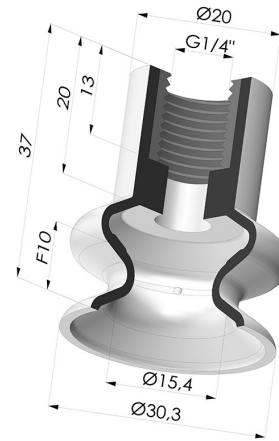

TECHNICAL INFORMATION

Range :	Suction cup
Category :	With bellows
Series :	8A
Height (in mm) :	37
Shape :	1.5 Bellows
Contact lip diameter :	30.3 mm
inner barrel diameter :	Female G1/4"
Number of bellows :	1.5 Bellows
Outer diameter :	30 mm
Horizontal force :	27N
Vertical force :	13.5N
Arrow :	10mm

Variants:

Variant reference:

8A 30SLT F14

- Color: Translucent
- CE food certified
- Matter: Silicone
- Shore Hardness: SH60

Variant reference:

8A 30NI F14

- Color: Black
- Matter: Nitrile
- Shore Hardness: SH50

Related products:

Bellows Suction Cup 1.5 folds Series 8A, Ø 44 mm

Product reference: 8A 44-- M14