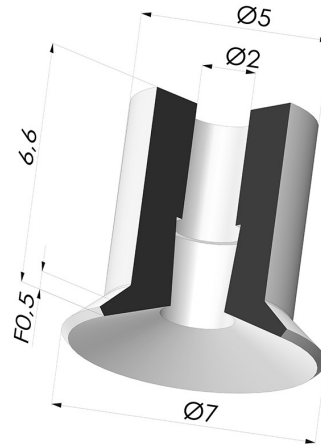

**TECHNICAL INFORMATION**

<b>Range :</b>	Suction cup
<b>Category :</b>	Plates
<b>Series :</b>	5
<b>Height (in mm) :</b>	6.5
<b>Shape :</b>	Plate
<b>Contact lip diameter :</b>	7 mm
<b>inner barrel diameter :</b>	2 mm
<b>Number of bellows :</b>	0.5 Bellows
<b>Outer diameter :</b>	7 mm
<b>Horizontal force :</b>	1.75 N
<b>Vertical force :</b>	0.87 N
<b>Arrow :</b>	0.5 mm

**Variants:**

Variant reference:

**5 07NI A**

- Color: Black
- Matter: Nitrile
- Shore Hardness: SH50

Variant reference:

**5 07SLT A**

- Color: Translucent
- CE food certified
- Matter: Silicone
- Shore Hardness: SH40

**Related products:**

**Separable Male Fitting M5**

Product reference: 9MM5