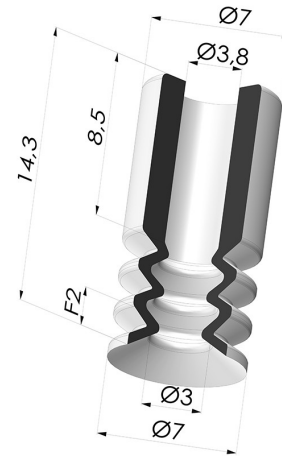

**TECHNICAL INFORMATION**

**Range :** Suction cup  
**Category :** With bellows  
**Series :** 8  
**Height (in mm) :** 14  
**Shape :** 2.5 Bellows  
**Contact lip diameter :** 7 mm  
**inner barrel diameter :** 4 mm  
**Number of bellows :** 2.5 Bellows  
**Outer diameter :** 7 mm  
**Horizontal force :** 1.75 N  
**Vertical force :** 0.87 N  
**Arrow :** 2 mm

**Variants:**

Variant reference:

**81 07SLT A**

- Color: Translucent
- CE food certified
- Matter: Silicone
- Shore Hardness: SH60

**Related products:**

**Separable Female Fitting G1/4"**  
 Product reference: B

**Separable Male Fitting G1/4"**  
 Product reference: C

**Separable Female Fitting G1/8"**  
 Product reference: F

**Adaptor - Female G1/4" - Female M6**  
 Product reference: F14F6

**Adaptor - Female 1/8G - Female M6**  
 Product reference: F18F6

**Separable Male Fitting G1/8"**  
 Product reference: G

**Adaptor - Male 1/4G - Female M6**  
 Product reference: M14F6

**Adaptor - Male 1/8G - Female M6**  
 Product reference: M18F6

**Separable Male Fitting M6**  
 Product reference: M6C