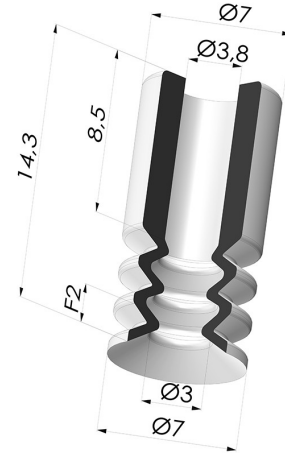

**TECHNICAL INFORMATION**

- Range :** Suction cup  
**Category :** With bellows  
**Series :** 8  
**Height (in mm) :** 14  
**Shape :** 2.5 Bellows  
**Contact lip diameter :** 7 mm  
**inner barrel diameter :** 4 mm  
**Number of bellows :** 2.5 Bellows  
**Outer diameter :** 7 mm  
**Horizontal force :** 1.75 N  
**Vertical force :** 0.87 N  
**Arrow :** 2 mm

**Variants:**

Variant reference:

**81 07SLT A**

- Color: Translucent
- CE food certified
- Matter: Silicone
- Shore Hardness: SH60

**Material guide:**

	Material	Code	Temperature resistance (°C)	Flexibility	Abrasion resistance	UV/Weather resistance	Oil resistance	Food compatibility	Migration test
	Silicone Translucent (Shore SH60)	SL T	-60/+250	✓✓✓	✓	✓✓✓	✓	FDA  **	✗

### Separable Female Fitting G1/4"

Product reference: B