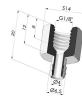

Separable Female Fitting G1/8"

Product reference: F