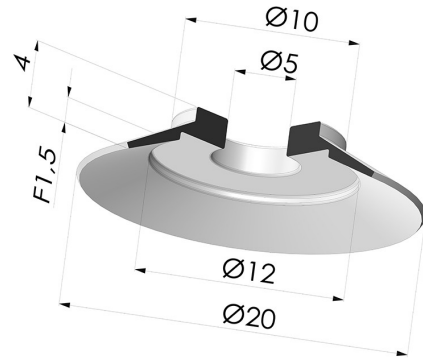

TECHNICAL INFORMATION

Range :	Suction cup
Category :	Plates
Series :	7
Height (in mm) :	4
Shape :	Plate
Contact lip diameter :	20 mm
inner barrel diameter :	5 mm
Number of bellows :	0.5 Bellows
Outer diameter :	20 mm
Horizontal force :	13.5 N
Vertical force :	6.75 N
Arrow :	1.5 mm

Variants:

Variant reference:

70 20NI A

- Color: Black
- Matter: Nitrile
- Shore Hardness: SH50

Variant reference:

70 20SLT A

- Color: Translucent
- CE food certified
- Matter: Silicone
- Shore Hardness: SH40