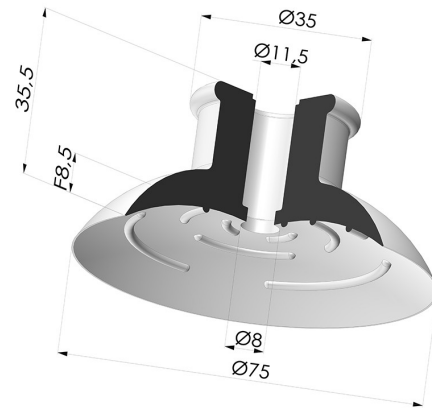

TECHNICAL INFORMATION

Range :	Suction cup
Category :	Plates
Series :	7
Height (in mm) :	35.5
Shape :	Plate
Contact lip diameter :	75 mm
inner barrel diameter :	11.5 mm
Number of bellows :	0.5 Bellows
Outer diameter :	75 mm
Horizontal force :	200 N
Vertical force :	100 N
Arrow :	8.5 mm

Variants:

Variant reference:

7 75CN A

- Color: Brown FDA food certified
 - Matter: Natural rubber
 - Shore Hardness: SH35

Related products:

Crimped Female Fitting G1/4"

Product reference: N

Crimped Male Fitting G1/4"