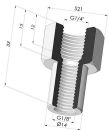

TECHNICAL INFORMATION

Range :	Suction cup
Category :	Plates
Series :	7
Height (in mm) :	35.5
Shape :	Plate
Contact lip diameter :	75 mm
inner barrel diameter :	11.5 mm
Number of bellows :	0.5 Bellows
Outer diameter :	75 mm
Horizontal force :	200 N
Vertical force :	100 N
Arrow :	8.5 mm

Variants:

Variant reference:

7 75CN A

- Color: Brown FDA food certified
 - Matter: Natural rubber
 - Shore Hardness: SH35

Related products:

Crimped Female Fitting G1/4"

Product reference: N

Crimped Male Fitting G1/4"