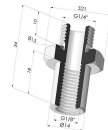

TECHNICAL INFORMATION

Range :	Suction cup
Category :	Plates
Series :	7
Height (in mm) :	35.5
Shape :	Plate
Contact lip diameter :	75 mm
inner barrel diameter :	11.5 mm
Number of bellows :	0.5 Bellows
Outer diameter :	75 mm
Horizontal force :	200 N
Vertical force :	100 N
Arrow :	8.5 mm

Variants:

Variant reference:

7 75CN A

- Color: Brown FDA food certified
 - Matter: Natural rubber
 - Shore Hardness: SH35

Related products:

Crimped Female Fitting G1/4"

Product reference: N

Crimped Male Fitting G1/4"