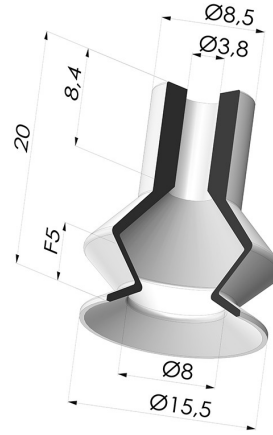

TECHNICAL INFORMATION

- Range :** Suction cup
Category : With bellows
Series : 8
Height (in mm) : 20
Shape : 1.5 Bellows
Contact lip diameter : 15.5 mm
inner barrel diameter : 4 mm
Number of bellows : 1.5 Bellows
Outer diameter : 15.5 mm
Horizontal force : 8.5 N
Vertical force : 4.25 N
Arrow : 5 mm

Variants:

- Variant reference:
83 16NI A
- Color: Black
 - Matter: Nitrile
 - Shore Hardness: SH50

- Variant reference:
83 16SLT A
- Color: Translucent
 - CE food certified
 - Matter: Silicone
 - Shore Hardness: SH40

- Variant reference:
83 16SLT A
- Color: Translucent
 - CE food certified
 - Matter: Silicone
 - Shore Hardness: SH60

Material guide:

	Material	Code	Temperature resistance (°C)	Flexibility	Abrasion resistance	UV/Weather resistance	Oil resistance	Food compatibility	Migration test
	Nitrile Black (Shore SH50)	NI	-10/+80	✓	✓	✗	✓✓	✗	✗
	Silicone Translucent (Shore SH40)	SL T	-60/+250	✓✓✓	✓	✓✓✓	✓	FDA ✗ **	✗
	Silicone Translucent (Shore SH60)	SL T	-60/+250	✓✓✓	✓	✓✓✓	✓	FDA ✗ **	✗