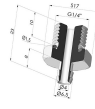

Separable Male Fitting G1/4"

Product reference: C