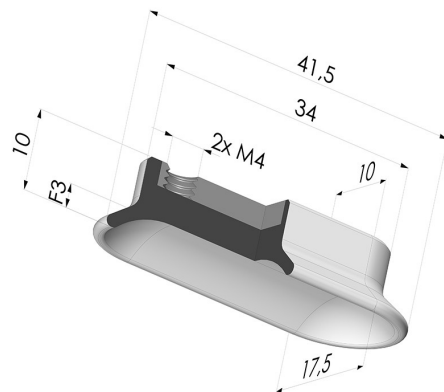

TECHNICAL INFORMATION

Range :	Suction cup
Category :	Oblong
Series :	4
Height (in mm) :	10
Shape :	Oblong
Contact lip diameter :	41.5 x 17.5 mm
Length :	41.5 mm
Width :	17.5 mm
inner barrel diameter :	2x4M
Number of bellows :	0.5 Bellows
Horizontal force :	13.25 N
Vertical force :	1.76 N
Arrow :	26.5 mm

Variants:

- Color: Translucent
- CE food certified
- Matter: Silicone
- Shore Hardness: SH60