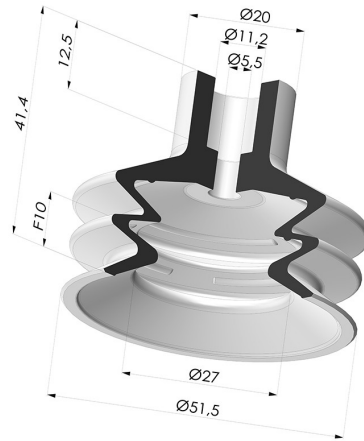

TECHNICAL INFORMATION

Range :	Suction cup
Category :	With bellows
Series :	8
Height (in mm) :	41.4 mm
Shape :	2.5 Bellows
Contact lip diameter :	51.5 mm
inner barrel diameter :	5.5 mm
Number of bellows :	2.5 Bellows
Outer diameter :	51.5 mm
Horizontal force :	91 N
Vertical force :	45.5 N
Arrow :	10 mm

Variants:

Variant reference:

8 53NI A

- Color: Black
- Matter: Nitrile
- Shore Hardness: SH50

Variant reference:

8 53CN A

- Color: Brown FDA food certified
- Matter: Natural rubber
- Shore Hardness: SH35

Variant reference:

8 53SLT A

- Color: Translucent
- CE food certified
- Matter: Silicone
- Shore Hardness: SH60