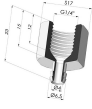

TECHNICAL INFORMATION

Range :	Suction cup
Category :	With bellows
Series :	8
Height (in mm) :	21.5
Shape :	1.5 Bellows
Contact lip diameter :	20 mm
inner barrel diameter :	4 mm
Number of bellows :	1.5 Bellows
Outer diameter :	20 mm
Horizontal force :	14 N
Vertical force :	7 N
Arrow :	4 mm

Variants:

Variant reference:

88 20SL A

- Color: Brick red
- CE food certified
- Matter: Silicone
- Shore Hardness: SH40

Related products:

Separable Female Fitting G1/4"

Product reference: B

Separable Male Fitting G1/4"

Product reference: C

Separable Female Fitting G1/8"

Product reference: F

Adaptor - Female G1/4" - Female M6

Product reference: F14F6

Adaptor - Female 1/8G - Female M6

Product reference: F18F6

Separable Male Fitting G1/8"

Product reference: M6C

Separable Male Fitting M5

Product reference: M5C

--