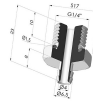

TECHNICAL INFORMATION

Range :	Suction cup
Category :	With bellows
Series :	8
Height (in mm) :	21.5
Shape :	1.5 Bellows
Contact lip diameter :	20 mm
inner barrel diameter :	4 mm
Number of bellows :	1.5 Bellows
Outer diameter :	20 mm
Horizontal force :	14 N
Vertical force :	7 N
Arrow :	4 mm

Variants:

Variant reference:

88 20SL A

- Color: Brick red
- CE food certified
- Matter: Silicone
- Shore Hardness: SH40

Related products:

Separable Female Fitting G1/4"

Product reference: B

Separable Male Fitting G1/4"

Product reference: C

Separable Female Fitting G1/8"

Product reference: F

Adaptor - Female G1/4" - Female M6

Product reference: F14F6

Adaptor - Female 1/8G - Female M6

Product reference: F18F6

Separable Male Fitting G1/8"

Product reference: M6C

Separable Male Fitting M5

Product reference: M5C

--