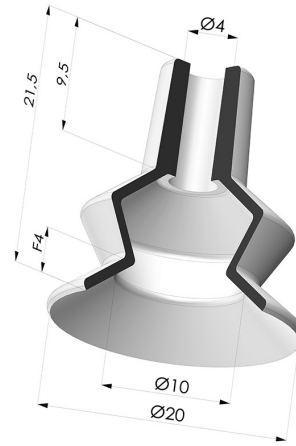

TECHNICAL INFORMATION

Range :	Suction cup
Category :	With bellows
Series :	8
Height (in mm) :	21.5
Shape :	1.5 Bellows
Contact lip diameter :	20 mm
inner barrel diameter :	4 mm
Number of bellows :	1.5 Bellows
Outer diameter :	20 mm
Horizontal force :	14 N
Vertical force :	7 N
Arrow :	4 mm

Variants:

Variant reference:

88 20SL A

- Color: Brick red
- CE food certified
- Matter: Silicone
- Shore Hardness: SH40

Related products:

Separable Female Fitting G1/4"

Product reference: B

Separable Male Fitting G1/4"

Product reference: C

Separable Female Fitting G1/8"

Product reference: F

Adaptor - Female G1/4" - Female M6

Product reference: F14F6

Adaptor - Female 1/8G - Female M6

Product reference: F18F6

Separable Male Fitting G1/8"

Product reference: M6C

Separable Male Fitting M5

Product reference: M5C

--