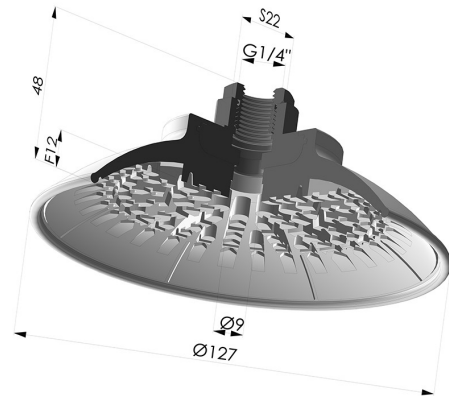

**TECHNICAL INFORMATION**

<b>Range :</b>	Suction cup
<b>Category :</b>	Plates
<b>Series :</b>	7R
<b>Height (in mm) :</b>	48
<b>Shape :</b>	Plate
<b>Contact lip diameter :</b>	127 mm
<b>inner barrel diameter :</b>	Female G1/4"
<b>Number of bellows :</b>	0.5 Bellows
<b>Outer diameter :</b>	127 mm
<b>Horizontal force :</b>	550 N
<b>Vertical force :</b>	274N
<b>Arrow :</b>	12 mm

**Variants:**

Variant reference:

**7R 125NI F14**

- Color: Black
- Matter: Nitrile
- Shore Hardness: SH70