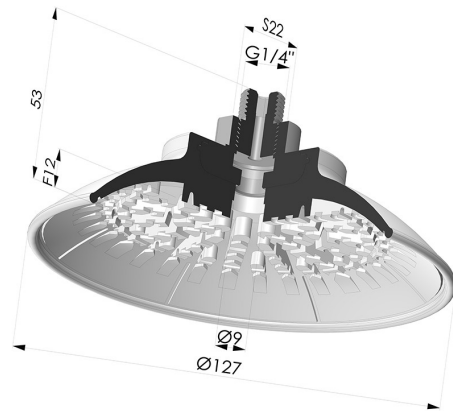

TECHNICAL INFORMATION

Range :	Suction cup
Category :	Plates
Series :	7R
Height (in mm) :	53
Shape :	Plate
Contact lip diameter :	127 mm
inner barrel diameter :	Male G1/4"
Number of bellows :	0.5 Bellows
Outer diameter :	127 mm
Horizontal force :	550 N
Vertical force :	274N
Arrow :	12 mm

Variants:

Variant reference:

7R 125NI M14

- Color: Black
- Matter: Nitrile
- Shore Hardness: SH70