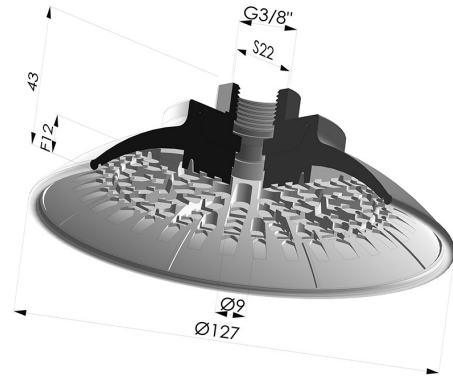

TECHNICAL INFORMATION

Range :	Suction cup
Category :	Plates
Series :	7R
Height (in mm) :	43
Shape :	Plate
Contact lip diameter :	127 mm
inner barrel diameter :	Female G3/8"
Number of bellows :	0.5 Bellows
Outer diameter :	127 mm
Horizontal force :	550 N
Vertical force :	274N
Arrow :	12 mm

Variants:

Variant reference:

7R 125NI F38

- Color: Black
- Matter: Nitrile
- Shore Hardness: SH70