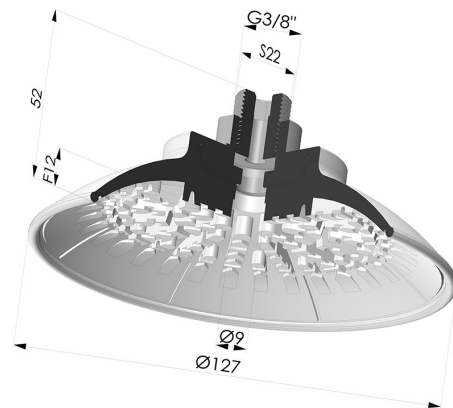

TECHNICAL INFORMATION

Range :	Suction cup
Category :	Plates
Series :	7R
Height (in mm) :	52
Shape :	Plate
Contact lip diameter :	127 mm
inner barrel diameter :	Male G3/8"
Number of bellows :	0.5 Bellows
Outer diameter :	127 mm
Horizontal force :	550 N
Vertical force :	274N
Arrow :	12 mm

Variants:

Variant reference:

7R 125NI M38

- Color: Black
- Matter: Nitrile
- Shore Hardness: SH70