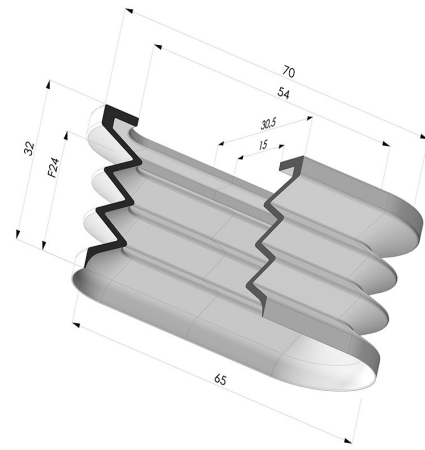

TECHNICAL INFORMATION

Range :	Suction cup
Category :	Rectangular
Series :	4PA
Height (in mm) :	32
Shape :	Oblong
Shape :	2.5 Bellows
Contact lip diameter :	65x30.5 mm
Length :	65 mm
Width :	30.5 mm
inner barrel diameter :	54x15 mm
Number of bellows :	2.5 Bellows
Horizontal force :	91.75 N
Vertical force :	45 N
Arrow :	24 mm

Variants:

Variant reference:

4PA65 25 32SLDB A

- Color: Blue food-grade CE certification
- Matter: Detectable silicone
- Shore Hardness: SH60